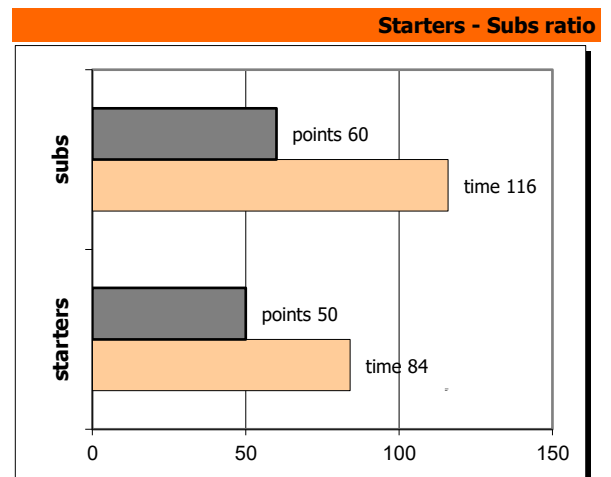

56%	14 / 25	FT	2 / 4	50%
46%	19 / 41	2FG	24 / 37	65%
35%	9 / 26	3FG	20 / 42	48%
34	26 - 8	Rb	36 - 10	46
	17	Tu	13	

Referees:

By Quarter	1	2	3	4
OLYMPIAKOS	11	21	21	26
HAVERFORD 2026	27	30	22	31

End of Quarter	1	2	3	4
OLYMPIAKOS	11	32	53	79
HAVERFORD 2026	27	57	79	110

HAVERFORD 2026

Coach: DOHERTY P.O., INGRAM J.G.

Fastbreaks: 8 / 11

#	Player	Time (min)	Pts	Ft	2Fg	3Fg	+/-	Rbs		As	St	Tu	Bl	Fouls		Eff	
								de	of					dr	co		
0	COLEMAN R.E.	22	2	0 / 0	1 / 1	0 / 1	18	0	1	7	1	0	0	1	2	10	
5	WARREN C.Th.	19	15	0 / 0	0 / 0	5 / 9	14	2	0	2	1	1	0	0	3	15	
1	GEORGE Jr A.W.	27	3	0 / 0	0 / 0	1 / 1	30	4	0	3	1	1	0	0	1	10	
3	VARGHESE I.S.	14	5	0 / 0	1 / 2	1 / 3	9	2	0	1	3	2	0	0	1	6	
44	KILIC K.E. - HO J.K.	20	17	1 / 2	2 / 4	4 / 5	10	4	0	7	1	1	0	1	2	24	
22	NOLAN T.M.	17	14	0 / 0	1 / 3	4 / 8	20	1	0	0	1	0	0	1	1	10	
10	UREMOVICH C.J.	11	6	0 / 0	3 / 5	0 / 0	10	3	1	2	0	2	0	1	2	8	
25	STRONG JACOBSON A.	15	13	1 / 2	6 / 9	0 / 2	15	10	4	2	1	2	2	1	1	24	
12	NAM H.A.	12	10	0 / 0	2 / 2	2 / 3	0	1	0	2	0	2	0	0	1	10	
13	CHEUNG HERNANDEZ E.I	18	7	0 / 0	2 / 4	1 / 3	8	6	2	1	1	0	0	2	4	13	
34	HOCHMAN I.M.	10	4	0 / 0	2 / 2	0 / 2	5	1	0	1	0	0	0	0	1	4	
15	ANDERSON S.C.	15	14	0 / 0	4 / 5	2 / 5	16	1	2	1	0	0	0	0	1	14	
Team								1	0			2		0	0		
1st quarter			27	0 / 0	6 / 7	5 / 15		8	5	6	5	3	2	1	6	39	
2nd quarter			30	1 / 2	7 / 12	5 / 7		12	3	6	1	2	0	2	4	42	
3rd quarter			22	0 / 0	5 / 10	4 / 10		8	2	7	2	6	0	3	5	24	
4th quarter			31	1 / 2	6 / 8	6 / 10		8	0	10	2	2	0	1	5	42	
Final Stats			200	110	2 / 4	24 / 37	20 / 42	155	36	10	29	10	13	2	7	20	147
					50%	65%	48%										46

OLYMPIAKOS

Coach: G. Pantelakis, Agg. Pitsinos

#	Player	Pts	-	3s
17	Νότης Γ.	2	-	0
5	Dedes M.	6	-	0
6	haidemenos Il.	12	-	1
16	Malakos K.	3	-	1
8	Papaioannou Sp.	22	-	5
9	Kazianis N.	4	-	0
10	Kouboulis Kl.	1	-	0
11	Labropoulos El.	2	-	0
18	Gikas St.	4	-	0
13	Fylaktakis M.	14	-	2
14	Dal' Or B.	4	-	0
15	Touris N.	5	-	0