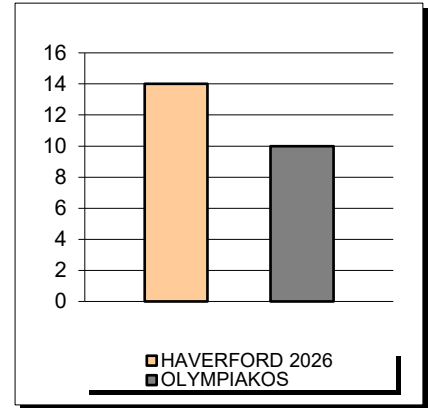

OLYMPIAKOS 79 - 110 HAVERFORD 2026

56%	14 / 25	FT	2 / 4	50%
46%	19 / 41	2FG	24 / 37	65%
35%	9 / 26	3FG	20 / 42	48%
34	26 - 8	Rb	36 - 10	46
	17	Tu	13	

Referees:

By Quarter	1	2	3	4
OLYMPIAKOS	11	21	21	26
HAVERFORD 2026	27	30	22	31

End of Quarter	1	2	3	4
OLYMPIAKOS	11	32	53	79
HAVERFORD 2026	27	57	79	110

HAVERFORD 2026

Coach: DOHERTY P.O., INGRAM J.G.

Fastbreaks: 8 / 11

#	Player	Time (min)	Pts	Ft	2Fg	3Fg	+/-	Rbs		As	St	Tu	Bl	Fouls		Eff	
								de	of					dr	co		
0	COLEMAN R.E.	22	2	0 / 0	1 / 1	0 / 1	18	0	1	7	1	0	0	1	2	10	
5	WARREN C.Th.	19	15	0 / 0	0 / 0	5 / 9	14	2	0	2	1	1	0	0	3	15	
1	GEORGE Jr A.W.	27	3	0 / 0	0 / 0	1 / 1	30	4	0	3	1	1	0	0	1	10	
3	VARGHESE I.S.	14	5	0 / 0	1 / 2	1 / 3	9	2	0	1	3	2	0	0	1	6	
44	KILIC K.E. - HO J.K.	20	17	1 / 2	2 / 4	4 / 5	10	4	0	7	1	1	0	1	2	24	
22	NOLAN T.M.	17	14	0 / 0	1 / 3	4 / 8	20	1	0	0	1	0	0	1	1	10	
10	UREMOVICH C.J.	11	6	0 / 0	3 / 5	0 / 0	10	3	1	2	0	2	0	1	2	8	
25	STRONG JACOBSON A.	15	13	1 / 2	6 / 9	0 / 2	15	10	4	2	1	2	2	1	1	24	
12	NAM H.A.	12	10	0 / 0	2 / 2	2 / 3	0	1	0	2	0	2	0	0	1	10	
13	CHEUNG HERNANDEZ E.I	18	7	0 / 0	2 / 4	1 / 3	8	6	2	1	1	0	0	2	4	13	
34	HOCHMAN I.M.	10	4	0 / 0	2 / 2	0 / 2	5	1	0	1	0	0	0	0	1	4	
15	ANDERSON S.C.	15	14	0 / 0	4 / 5	2 / 5	16	1	2	1	0	0	0	0	1	14	
Team								1	0			2		0	0		
1st quarter			27	0 / 0	6 / 7	5 / 15		8	5	6	5	3	2	1	6	39	
2nd quarter			30	1 / 2	7 / 12	5 / 7		12	3	6	1	2	0	2	4	42	
3rd quarter			22	0 / 0	5 / 10	4 / 10		8	2	7	2	6	0	3	5	24	
4th quarter			31	1 / 2	6 / 8	6 / 10		8	0	10	2	2	0	1	5	42	
Final Stats			200	110	2 / 4	24 / 37	20 / 42	155	36	10	29	10	13	2	7	20	147
					50%	65%	48%										46

Fastbreak Pts

Turnover Pts

Second Chance Pts

Notes

GRAPHIC STATS

SCORE EVOLUTION

SCORE DIFFERENCE

LARGEST SCORING RUN

LARGEST LEAD